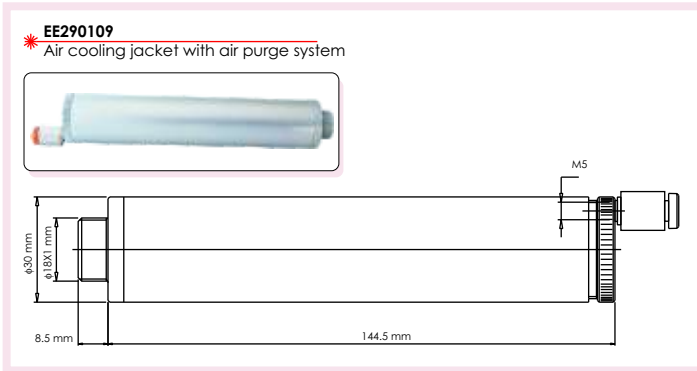

Accessories for Cooling and air Purging

■ Cooling Jackets