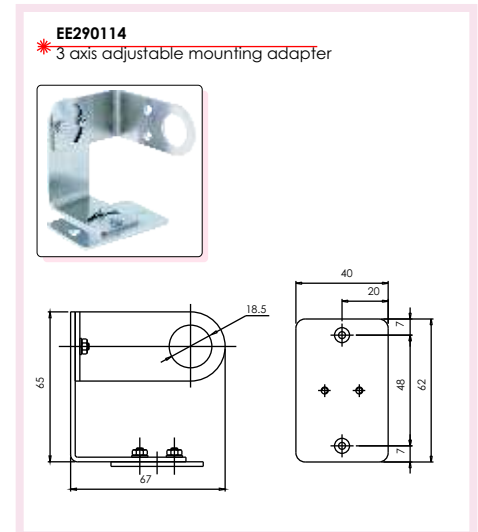

■ Mounting Brackets