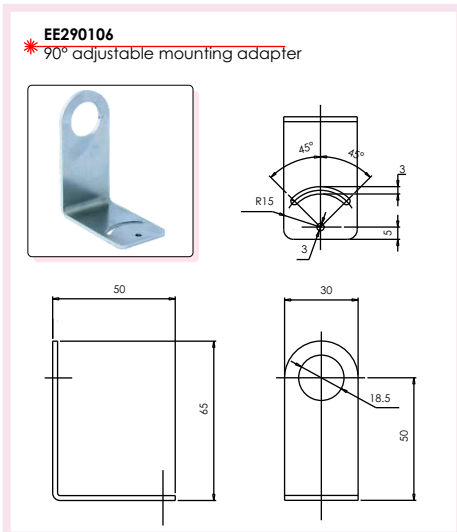

■ Mounting Brackets