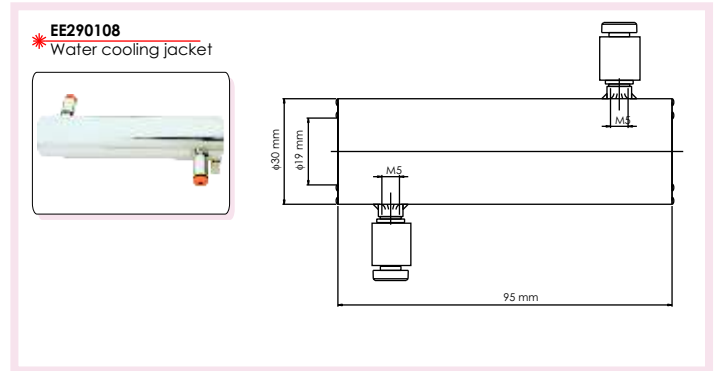

Accessories for Cooling and air Purging

■ Cooling Jackets