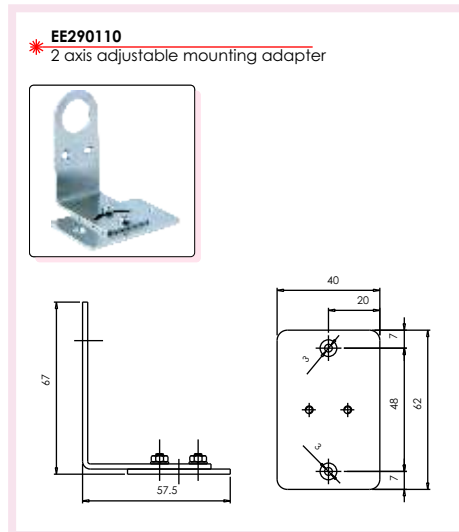

■ Mounting Brackets